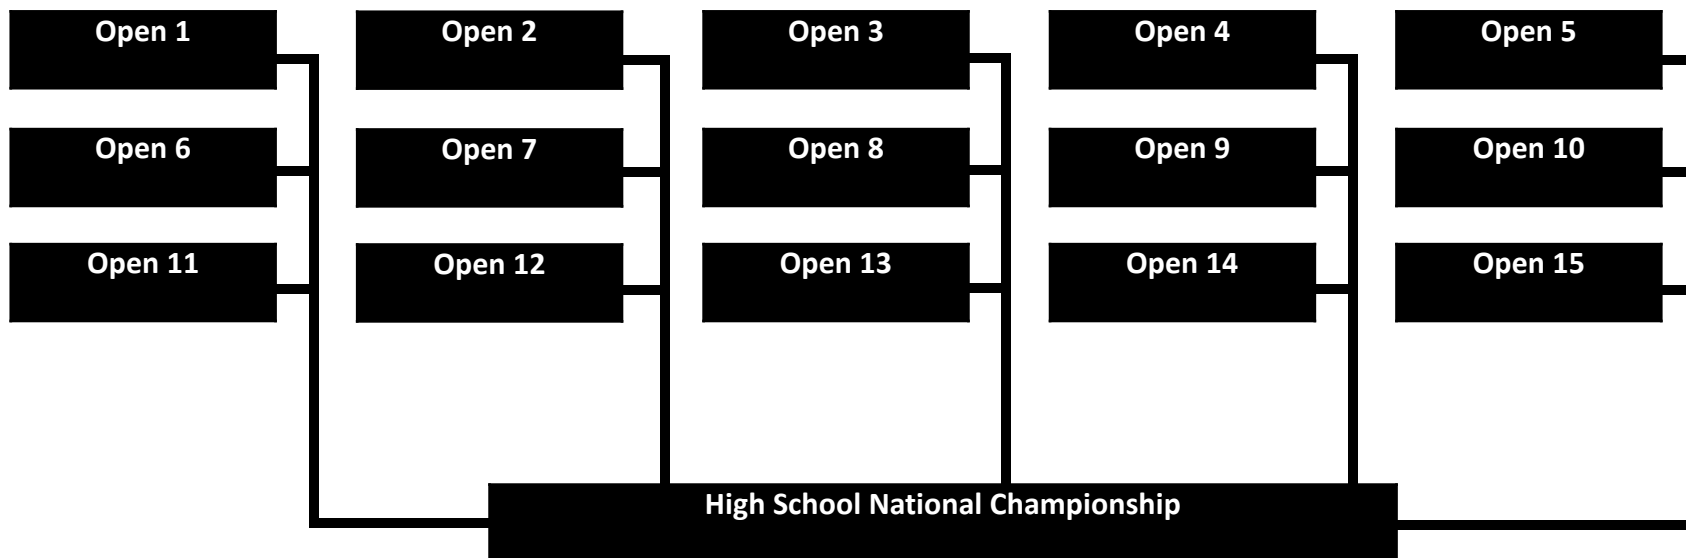

The National Championship team receives a $10,000 scholarship ($5,000 per student).

HIGH SCHOOL FISHING IS ONE OF THE FASTEST GROWING HIGH SCHOOL SPORTS IN THE NATION.

NOTE: 42 ADDITIONAL EVENTS PUT ON THROUGH PARTNERSHIP WITH TBF