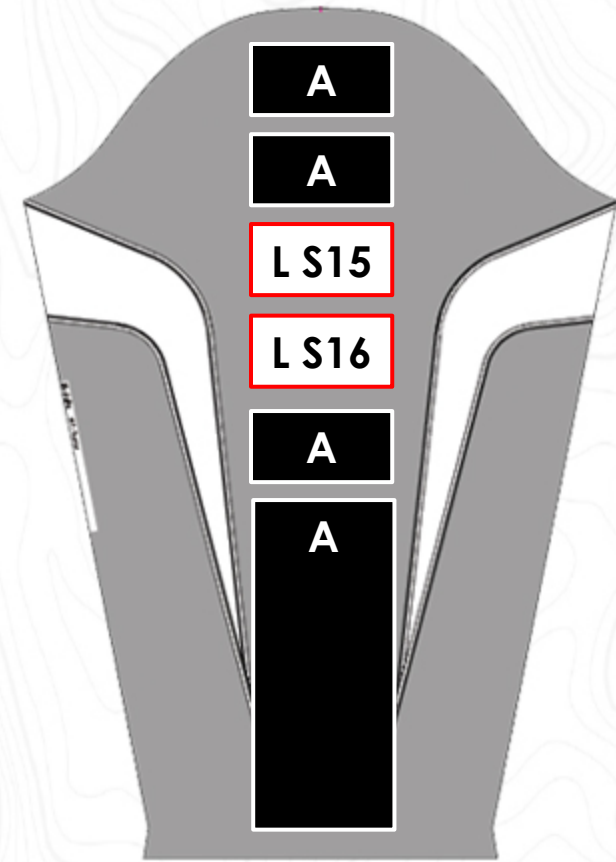

(EXAMPLE OF JERSEY TEMPLATE ON NEXT SLIDE)

COLLAR

Anglers receive 1/3 upper chest front of jerseys and middle/lower 2/3 of back positions

FRONT

BACK

SLEEVES/SHOULDERS

QUALIFICATION SYSTEM

+