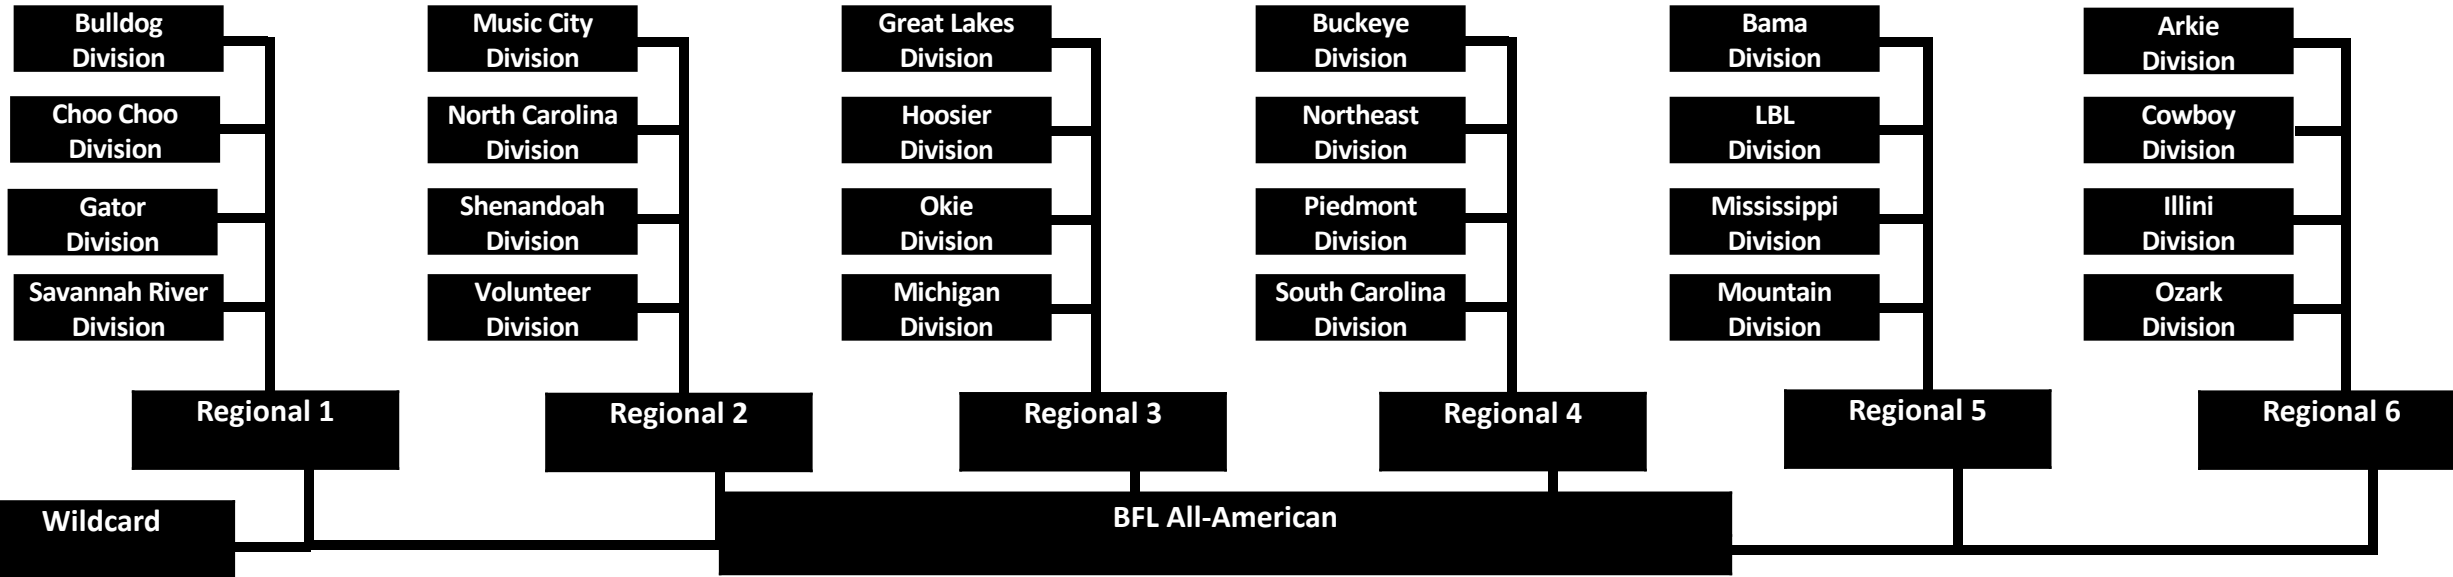

9,000 ANGLERS
30,000 ENTRIES
128 EVENTS
5-FISH LIMIT

Grass roots meet big money in this nationwide league devoted to weekend anglers. The nation's premiere working man's league, where anglers are fishing for big payouts and qualification into the prestigious BFL All-American.

NOTE: All BFL divisions have five (5) total events

- 1-day, qualifying tournaments with 200 boat fields (four per division)
- 2-day, super tournament qualifier (one per division)

*Division/Regional match-ups change each year