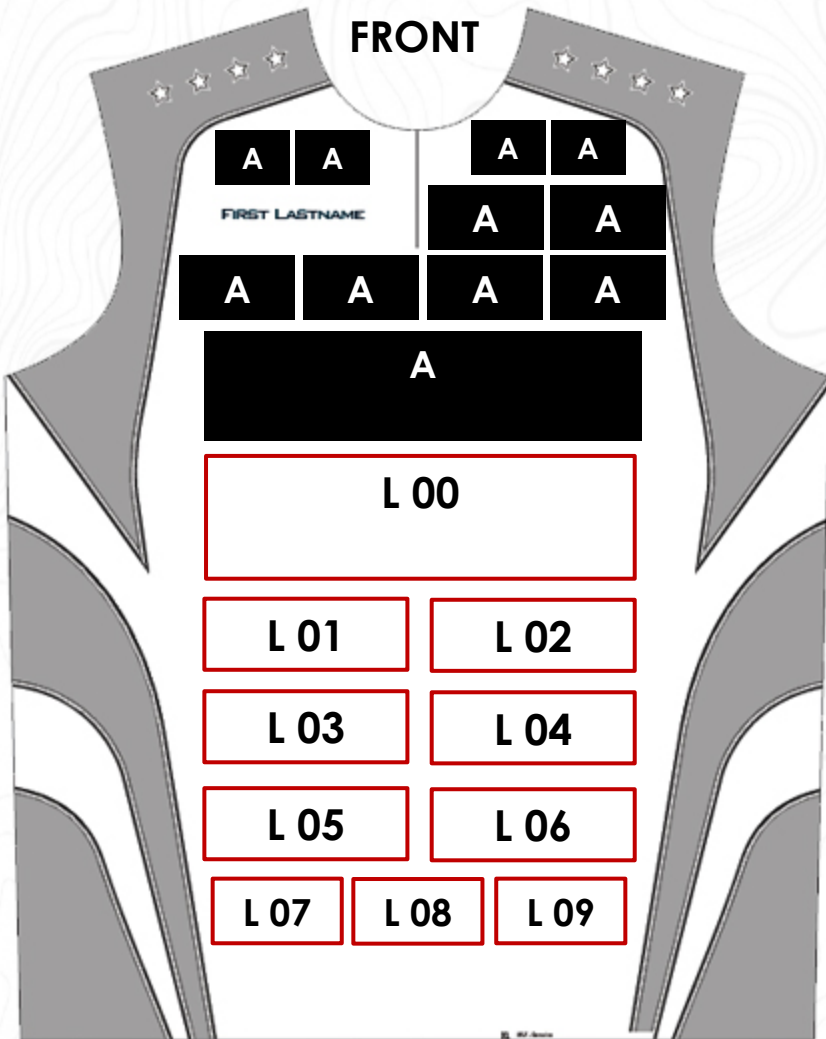

COLLAR

Anglers receive 1/3 upper chest front of jerseys and middle/lower 2/3 of back positions

FRONT

BACK

SLEEVES/SHOULDERS