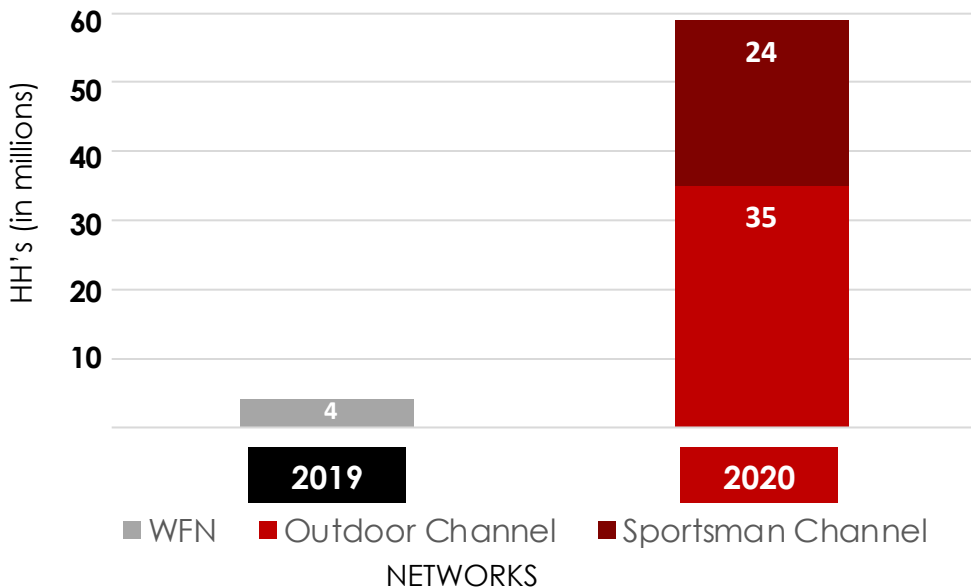

ELEVATED MEDIA PLATFORM

+

The new FLW Pro Circuit will feature a drastically improved television and media platform, including better air times, larger networks, longer episodes and many more airings.

2019

80 thirty-minute airings, for a total of 40 hours of FLW Tour programming on World Fishing Network. WFN has a distribution of 4mm households (HH's).

NETWORK DISTRIBUTION

2020

156 TWO-HOUR AIRINGS of the FLW Pro Circuit including **26 CONSECUTIVE WEEKS OF FRIDAY NIGHT PRIMETIME AIRINGS** on Outdoor Channel, and **130 AIRINGS** on Sportsman Channel, for a total of **312 HOURS** of FLW Pro Circuit programming. Outdoor Channel has a distribution of **35MM HH'S**, and Sportsman Channel has **24MM HH'S**, for a total network distribution of **59MM, 45 MM** of which are unique.

+

150 ANGLERS
7 EVENTS + CHAMPIONSHIP
5-FISH LIMIT

The strongest 5-fish limit circuit in the country, where professional anglers compete for big money and qualification into the no-entry-fee Bass Pro Tour.