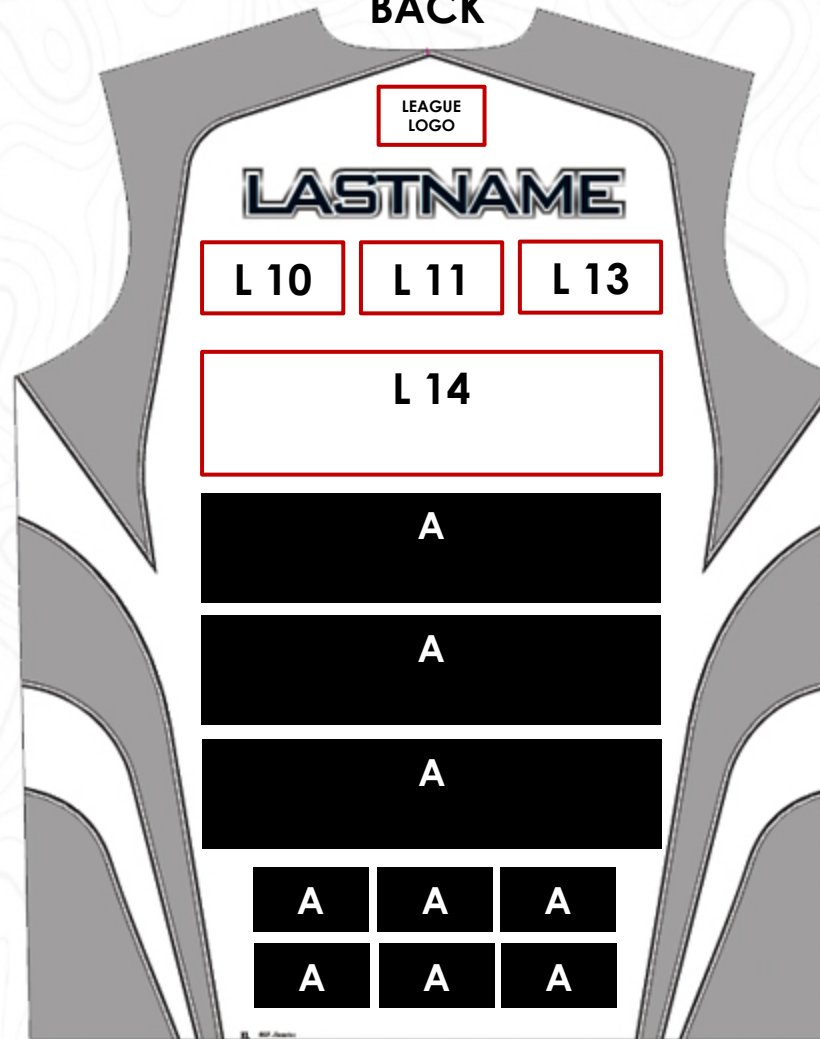

COLLAR

Anglers receive 1/3 upper chest front of jerseys and middle/lower 2/3 of back positions

FRONT

BACK

SLEEVES/SHOULDERS