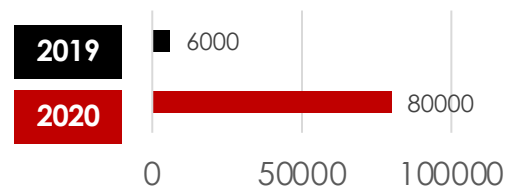

80 thirty-minute airings, for a total of 40 hours of FLW Tour programming on World Fishing Network. WFN has a distribution of 4mm households (HH's).

NETWORK DISTRIBUTION

2020

156 TWO-HOUR AIRINGS of the FLW Pro Circuit including **26 CONSECUTIVE WEEKS OF FRIDAY NIGHT PRIMETIME AIRINGS** on Outdoor Channel, and **130 AIRINGS** on Sportsman Channel, for a total of **312 HOURS** of FLW Pro Circuit programming. Outdoor Channel has a distribution of **35MM HH'S**, and Sportsman Channel has **24MM HH'S**, for a total network distribution of **59MM, 45 MM** of which are unique.

NEARLY

15x

MORE DISTRIBUTION IN 2020

Est. Audience per Airing

OUTDOOR CHANNEL VS WFN

2020
312
HOURS

2019
40
HOURS

FLW PRO CIRCUIT FORMAT