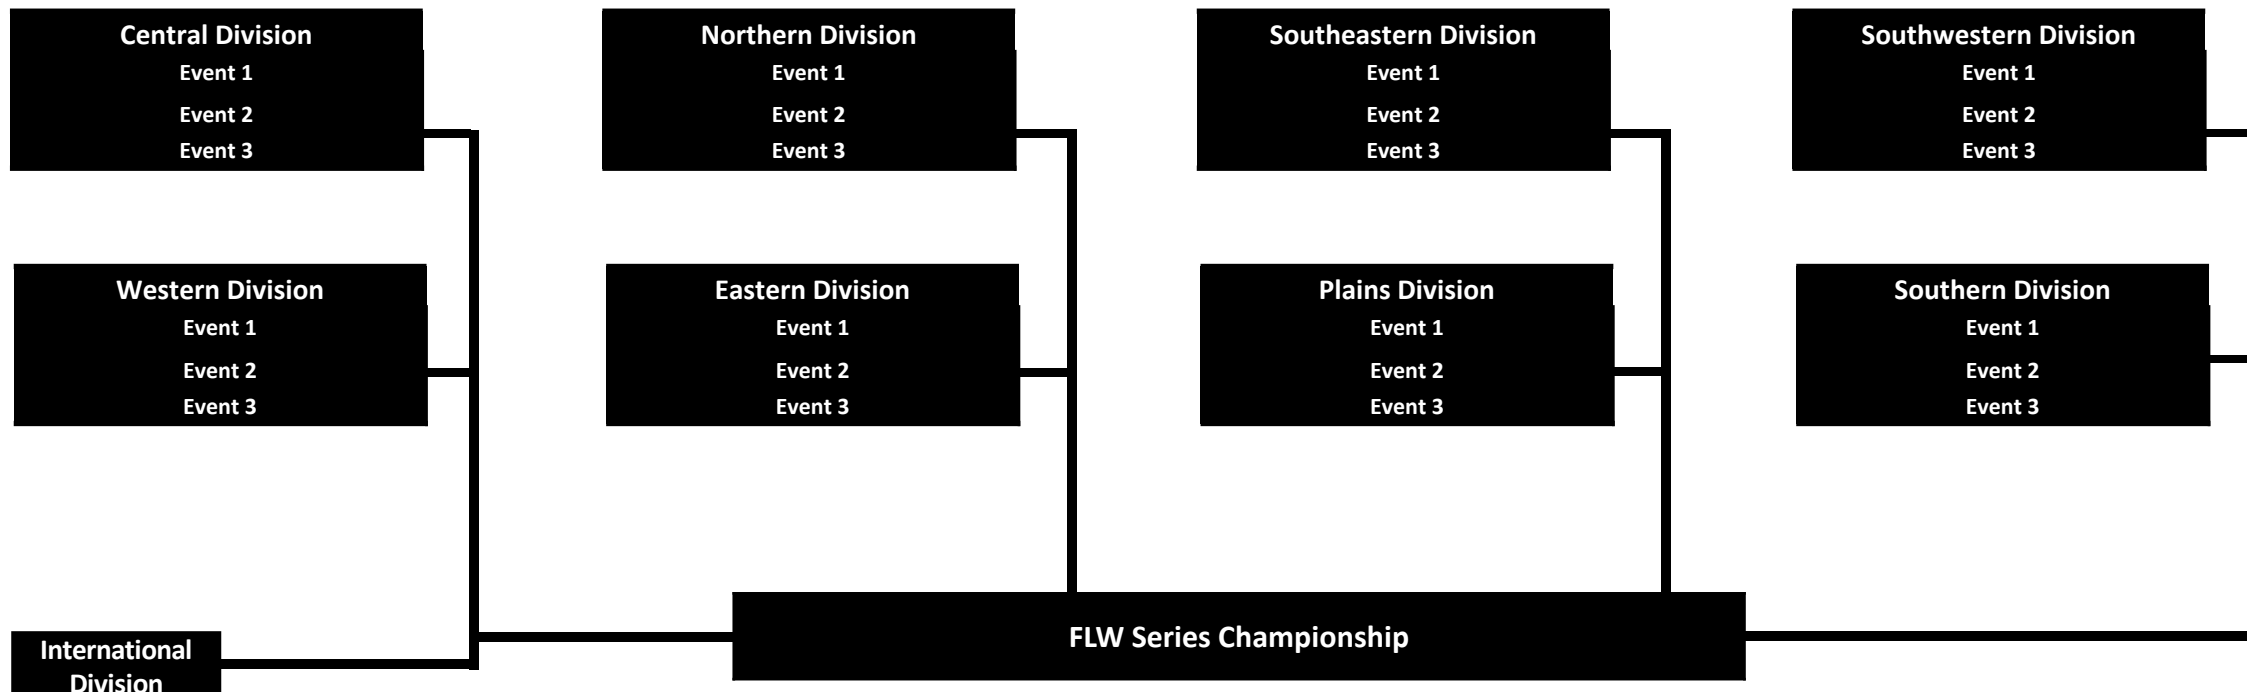

- Northern
- Central
- Southeastern
- Southwestern
- Western
- **PLUS**
- International Division

11 (10 from the U.S. Divisions and 1 from the International Division) anglers advance to the FLW Cup based on their performances at the FLW Series Championship.

Top 40 anglers (top 5 in AOY points from each of the 8 divisions) are promoted to FLW Pro Circuit for following season. Payouts for each tournament will be similar or better than 2019.

FLW SERIES FORMAT

+

4,000 ANGLERS
8,000 ENTRIES
24 EVENTS + CHAMPIONSHIP
5-FISH LIMIT

Tournaments where the next generation of Major League Fishing anglers compete for big money and qualification into the FLW Pro Circuit.